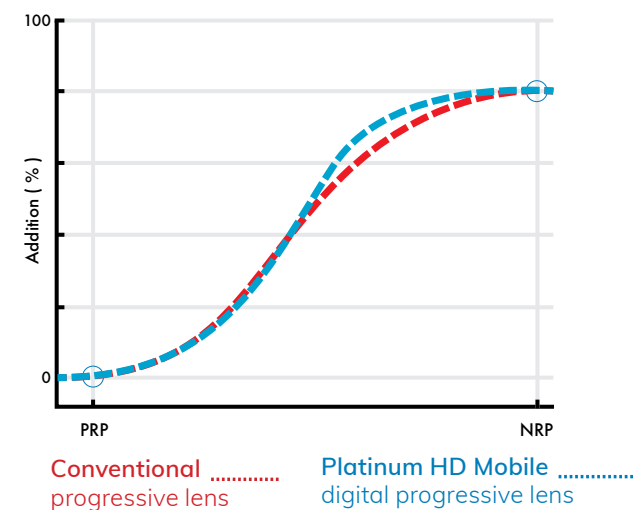

## MOUNTING INSTRUCTIONS

For proper positioning of the lens in the frame, the invisible engravings must be considered.

# PLATINUM HD mobile

Improve your visual experience when using your smartphone or tablet.

Platinum HD Mobile is a progressive lens specifically designed for those who **frequently use electronic devices** such as cell phones, tablets, or smartwatches. Its layout provides wide visual fields for both near and distance vision, along with a soft, comfortable transition to the reading zone.

## SHORT CORRIDOR ALLOWS QUICK TRANSITION TO NEAR VISION

Our constant use of smartphones and tablets has led to a greater need for switching between near and distance vision. Keeping the same corridor length, Platinum HD Mobile's unique progression profile offers a **more comfortable transition from the distance zone to the reading zone.**

## PROGRESSION PROFILE